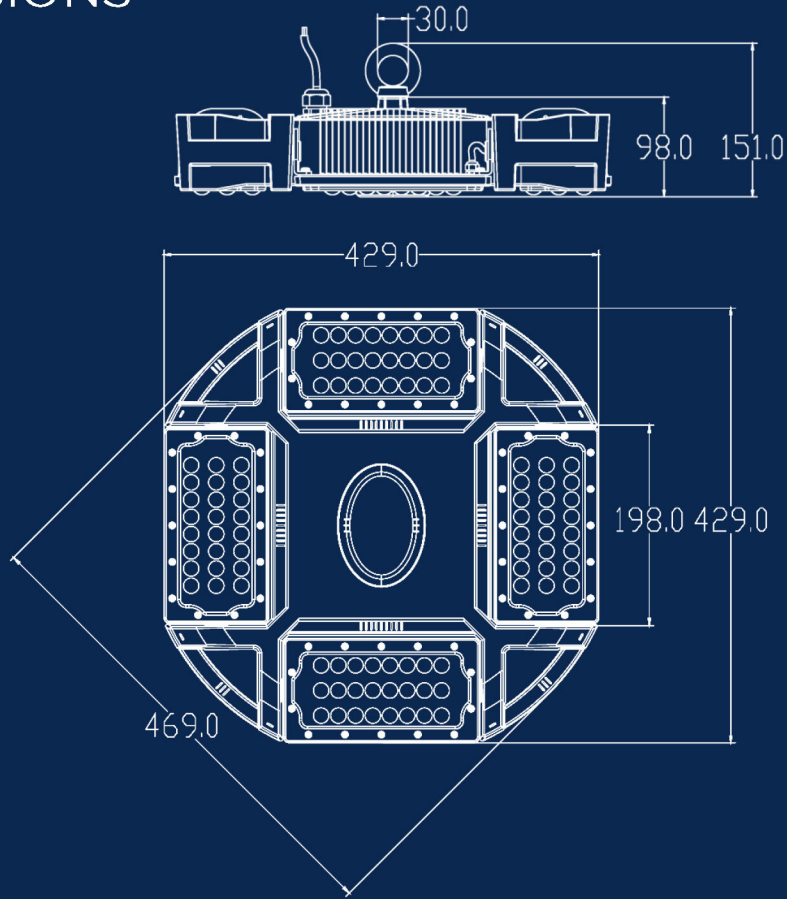

Aluminum Cooling Rivet

Aluminum Cooling Fin

Heat Dissipation

HIGH LUMINOUS FLUX

- 140lm/W luminaire efficiency
- Save 30% energy than regular LED

MODULE ADJUSTBALE

- Toolless light direction adjustment
- 16 tick-tock, 200° rotatable

Shed

*Send us the project information, we'll provide products recommendation, DIALux simulation & budget proposal.

INSTALLATION

Optional accessories 1
Extension aluminum pole

Optional accessories 2
Iron chain

DIMMENSIONS

PACKAGE

| Model | Carton Size (mm) | Carton Weight (Kg) | PCS /Carton |
|--------------|------------------|--------------------|-------------|
| CO-4BAY-100W | 470*460*150 | 5.3 | 1 |
| CO-4BAY-150W | | 5.3 | 1 |
| CO-4BAY-200W | | 6.1 | 1 |
| CO-4BAY-240W | | 6.1 | 1 |