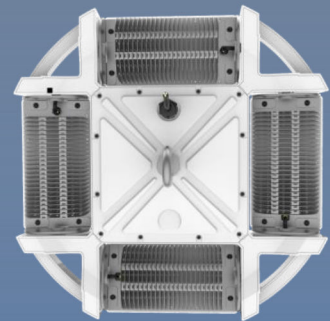

4BAY LED Highbay Light

100W | 150W | 200W | 240W

RoHS

ACCREDITED BUSINESS

BBB Rating: A+

Illuminating
ENGINEERING SOCIETY

KEY FEATURES

Lumileds LED | Meanwell Driver | Aluminum Module | Stainless Screw
 140LM/W | CRI>80 | 2700-6500K | 90-277V | PF>0.95 | 30°/60°/120°
 IP65 | -40-60°Cavailable | 4KV Surge Protection | Anti-corrosion

| Model | CO-4Bay-100W | CO-4Bay-150W | CO-4Bay-200W | CO-4Bay-240W |
|---------------|--------------|--------------|--------------|--------------|
| Light Source | 192LEDS | 288LEDS | 384LEDS | 480LEDS |
| Luminous Flux | 14,000 | 21,000 | 28,000 | 33,600 |
| Weight | 4.3kg±5% | 4.3kg±5% | 5.1kg±5% | 5.1kg±5% |

Aluminum Cooling Rivet

Aluminum Cooling Fin

Heat Dissipation

HIGH LUMINOUS FLUX

- 140lm/W luminaire efficiency
- Save 30% energy than regular LED

MODULE ADJUSTBALE

- Toolless light direction adjustment
- 16 tick-tock, 200° rotatable