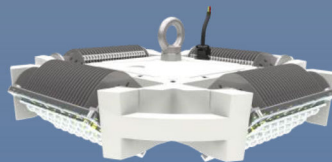

4BAY LED Highbay Light

100W | 150W | 200W | 240W

RoHS

ACCREDITED BUSINESS

BBB Rating: A+

Illuminating
ENGINEERING SOCIETY

KEY FEATURES

Lumileds LED | Meanwell Driver | Aluminum Module | Stainless Screw
 140LM/W | CRI>80 | 2700-6500K | 90-277V | PF>0.95 | 30°/60°/120°
 IP65 | -40-60°Cavailable | 4KV Surge Protection | Anti-corrosion

| Model | CO-4Bay-100W | CO-4Bay-150W | CO-4Bay-200W | CO-4Bay-240W |
|---------------|--------------|--------------|--------------|--------------|
| Light Source | 192LEDS | 288LEDS | 384LEDS | 480LEDS |
| Luminous Flux | 14,000 | 21,000 | 28,000 | 33,600 |
| Weight | 4.3kg±5% | 4.3kg±5% | 5.1kg±5% | 5.1kg±5% |

Aluminum Cooling Rivet

Aluminum Cooling Fin

Heat Dissipation

HIGH LUMINOUS FLUX

- 140lm/W luminaire efficiency
- Save 30% energy than regular LED

MODULE ADJUSTBALE

- Toolless light direction adjustment
- 16 tick-tock, 200° rotatable