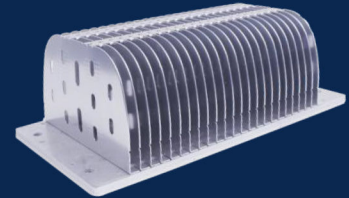

4BAY LED Highbay Light

100W | 150W | 200W | 240W

RoHS

ACCREDITED BUSINESS

BBB Rating: A+

Illuminating
ENGINEERING SOCIETY

KEY FEATURES

Lumileds LED | Meanwell Driver | Aluminum Module | Stainless Screw
 140LM/W | CRI>80 | 2700-6500K | 90-277V | PF>0.95 | 30°/60°/120°
 IP65 | -40-60°Cavailable | 4KV Surge Protection | Anti-corrosion

| Model | CO-4Bay-100W | CO-4Bay-150W | CO-4Bay-200W | CO-4Bay-240W |
|---------------|--------------|--------------|--------------|--------------|
| Light Source | 192LEDS | 288LEDS | 384LEDS | 480LEDS |
| Luminous Flux | 14,000 | 21,000 | 28,000 | 33,600 |
| Weight | 4.3kg±5% | 4.3kg±5% | 5.1kg±5% | 5.1kg±5% |

Aluminum Cooling Rivet

Aluminum Cooling Fin

Heat Dissipation

HIGH LUMINOUS FLUX

- 140lm/W luminaire efficiency
- Save 30% energy than regular LED

MODULE ADJUSTBALE

- Toolless light direction adjustment
- 16 tick-tock, 200° rotatable