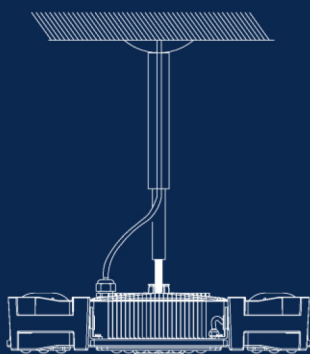

INSTALLATION