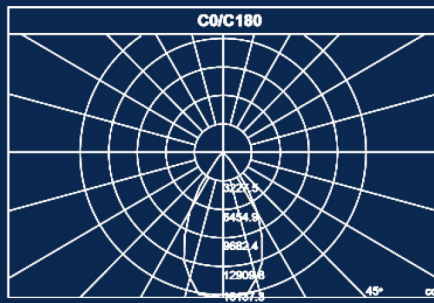

30°/60°/120° Available (Lens Interchangeable)

30°

60°

120°

2700k - 6500K Available

3000K

4000K

5000K

6000K

APPLICATIONS

Extensively applied in various indoor lighting project.

It can replace the traditional metal halide, high pressure sodium light and low efficacy LED light.

*Send us the project information, we'll provide products recommendation, DIALux simulation & budget proposal.

INSTALLATION