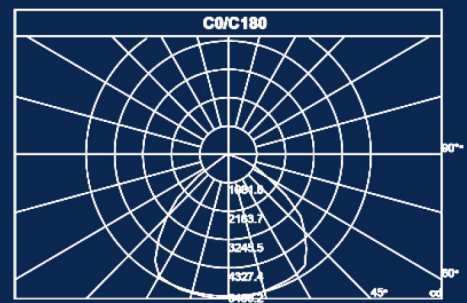

30°/60°/120° Available (Lens Interchangeable)

30°

60°

120°

2700k - 6500K Available

3000K

4000K

5000K