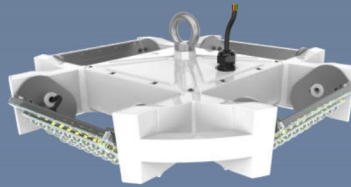

4BAY LED Highbay Light

100W | 150W | 200W | 240W

RoHS

ACCREDITED BUSINESS

BBB Rating: A+

Illuminating
ENGINEERING SOCIETY