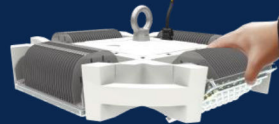

Aluminum Cooling Rivet

Aluminum Cooling Fin

Heat Dissipation

HIGH LUMINOUS FLUX

- 140lm/W luminaire efficiency
- Save 30% energy than regular LED

MODULE ADJUSTBALE

- Toolless light direction adjustment
- 16 tick-tock, 200° rotatable