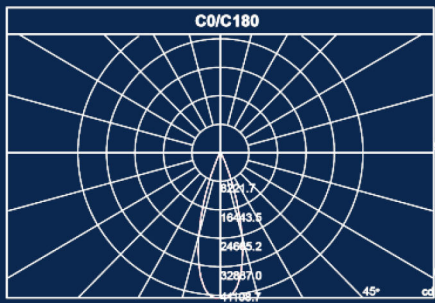

30°/60°/120° Available (Lens Interchangeable)

30°

60°

120°

2700k - 6500K Available

3000K

4000K

5000K